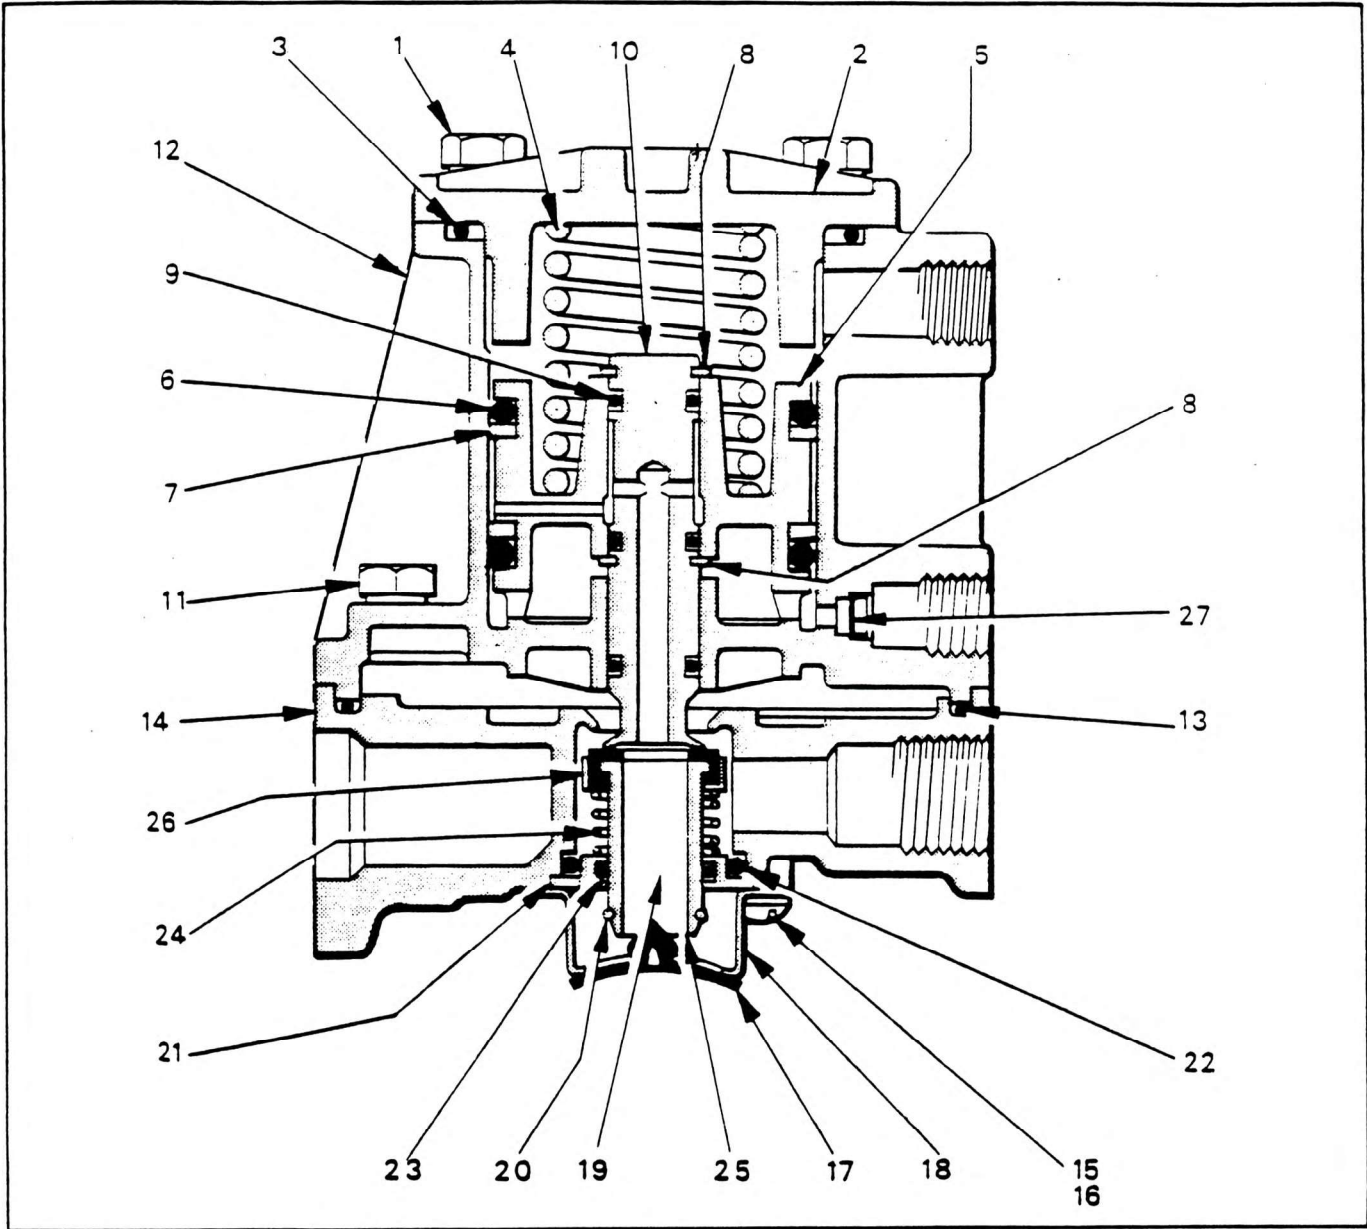

VALVE SUPPLY DUMP

NO.	PART NO.	QTY.	DESCRIPTION	NO.	PART NO.	QTY.	DESCRIPTION
-	7-926-990445	1	Complete Assembly	14	9-926-990191	1	Lower Body
*	9-926-107798	1	Service Kit	15	9-926-990186	2	Screw
1	8775960	4	Sems Unit	16	9-926-990187	2	Lockwasher
2	9-926-107793	1	Cover	17*	-	1	Exhaust Check
3 *	-	1	'O' Ring	18	9-926-101305	1	Exhaust Cover
4	9-926-107794	1	Service Chamber Spring	19	9-926-101286	1	Inlet & Exhaust Valve Assy Incl. Items 21,24,26
5	9-926-107795	1	Piston	20*	-	1	Retaining Ring
6 *	-	2	'O' Ring	21	9-926-101290	1	Valve Guide
7 *	-	2	A.E. Ring	22*	-	1	'O' Ring
8 *	-	2	Circlip	23*	-	1	'O' Ring
9 *	-	3	'O' Ring	24	9-926-101292	1	Valve Spring
10	9-926-107796	1	Piston Stem & Exhaust Seat	25*	-	1	Inlet & Exhaust Valve
11	9-926-990178	4	Sems Unit	26	9-926-101293	1	Valve Retainer
12	9-926-107797	1	Spring Housing	27*	-	1	Filter
13*	-	1	Sealing Ring				

7-926-990445  
Issue No. 00